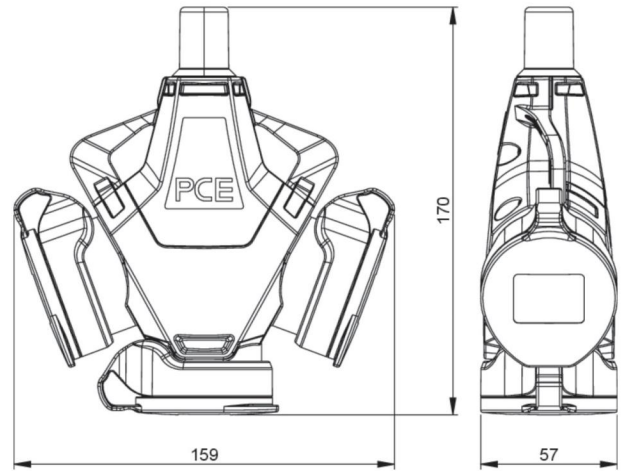

article#	253711-ss
article description	3-way connector Taurus2 rubber cap with band nat IP54 black
description long	3-way connector Taurus2 rubber with cap color housing/terminal-cover: black/black contact carrier: polyamide ready wired on 3-pole terminal block (PH1) earthing system: Austrian/German (type F - with earth lug) contacts: nickel plated 250V~ / 16A / 2P+E internal strain relief with cable clamp and bend protection sleeve for serve conditions protection rating: IP54
GTIN (EAN)	9003399619595
country of origin	AT
customs number	85366990
net weight	0.360 kg
packaging quantity	5
minimum order quantity	50

ETIM 9.0	EC001327
Model	Coupler CEE 7/3 (Typ F)
Material	Rubber
For heavy conditions according to VDE	True
Degree of protection (IP)	IP54
Insert direction	Straight
Connection system	Screwed terminal
Colour	Black
Number of poles	3
Nominal voltage	250 V
Nominal current	16 A

K (cable Ø)	6-13 mm
wire flexible	1-2,5 mm ²
contact screws	50 Ncm
housing screws	160 Ncm
strain relief	80 Ncm
dismantling length	30 mm
stripping length	7 mm
ambient temperature	-5 – 40 °C

<https://www.pcelectric.at/shop/en/?func=detail&artnr=253711-ss>