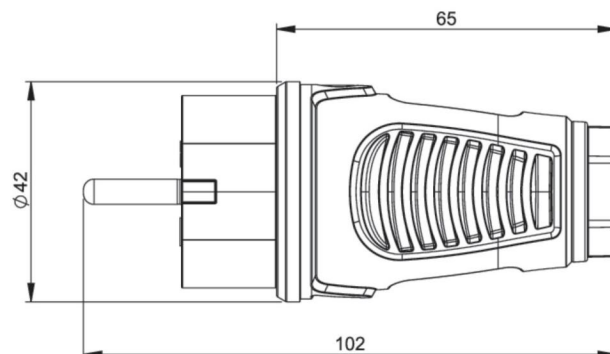

article#	0521-ss
article description	Taurus2 rubber plug 2SL IP54 (black)
description long	Safety plug series Taurus2 - rubber color (housing/ring): black/black material (housing/contact carrier): TPE/PA6 earthing system: dual earthing system 16A/ 250V AC / 3p (2P+E), protection rating: IP54
GTIN (EAN)	9003399468957
country of origin	AT
customs number	85366990
net weight	0.068 kg
packaging quantity	30
minimum order quantity	200

ETIM 9.0	EC000242
Model	Hybrid plug CEE 7/7 (type E/F)
Protective contact	Earthing clips
Material	Rubber
Material quality	Thermoplastic
Degree of protection (IP)	IP54
Insert direction	Straight
Connection system	Screwed terminal
Colour	Black
Number of poles	3
Nominal voltage	250 V
Nominal current	16 A
For heavy conditions according to VDE	True

K (cable Ø)	6-13 mm
wire flexible	0,75-2,5 mm ²
contact screws	80 Ncm
housing screws	110 Ncm
strain relief	110 Ncm
dismantling length	30 mm
stripping length	7 mm

<https://www.pcelectric.at/shop/en/?func=detail&artnr=0521-ss>