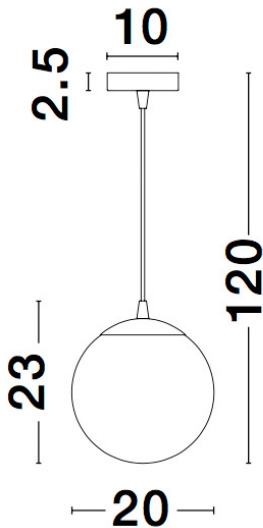

NOVA LUCE

PRODUCT DATASHEET

Version: 001

PRODUCT PHOTOGRAPH

TECHNICAL DRAWING

GENERAL INFORMATION

Product Code	9080200
Collection	Decorative
Product Category	Suspension
Product Family	Lazione
Mounting Location	Ceiling
Application Environment	Indoor

DIMENSION & WEIGHT

LxWxH (cm)	D: 20 H: 120
Cut out (cm)	N/A
Weight (Kgr)	0.8

MATERIAL & COLOR

Product Color	White & Gradient Smoke
Body Material	Aluminium & Glass

APPLICATION & MOUNTING

Ambient Working Temp.	Max 45 °C
Type of Protection	IP20
Dimmable	Depends on the lamp
Type of Dimming (Optional)	N/A
Mounting type	Ceiling
Mounting Depth (cm)	N/A
Led Module Replaceable	Yes
Light Source	LED E27

Power (Nominal)	Depends on the lamp
Input voltage (Nominal)	220-240Vac
Mains Frequency	50/60Hz

PHOTOMETRICAL DATA

Luminous Flux	Depends on the lamp
Color Temperature	Depends on the lamp
Light Color (Designation)	N/A