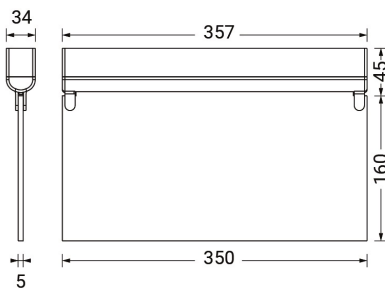

EN 60598-1
230V 50/60HZ

Exit signs: SIGNAL. Reference: SG-S-K, manufactured by Normalux. Lumens 85 lm. Operating mode: Maintained. Installation: Surface Mounting. Light source: Led. IP: 20. IK: 04. Version: CBS (230V AC). Color: White. Casing: Polycarbonate. Voltage: 230V 50/60Hz. Manufactured according EN 60598-1 regulations.

Dimensions (mm):