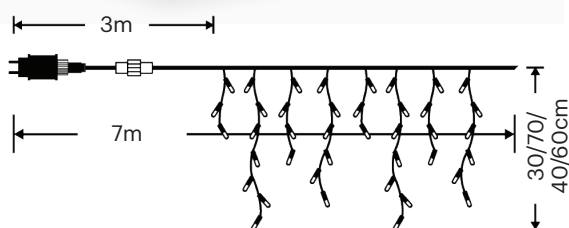

Product name Modee Lighting LED Christmas Icicle String with Adapter Plug C2020 (200LED/4m/H70cm) warm
Valid from 2024.06.26.

You can connect more of this product to work from one adapter plug! Maximum number of products to connect: **2 pcs**

PRODUCT DETAILS

Color Mode	Single Color
Material	Plastic
Type	Christmas Light
Power Source	EU Plug
Wattage	4.2W
Output voltage	31V/6W
Input Voltage	AC220-240V50Hz/60Hz
Dimmable	No
Length	4m x 0.7m
IP	IP44
Numbers of LEDs	200 LED
Wire color	Transparent
Modes	8 Modes

8 Modes: comb, waves, sequential, slow-glow, flashing, fade, twinkle, steady

PACKAGING DETAILS

Packaging type	color packaging
Quantity/packaging	1
Size/packaging	160x100x120mm
Quantity/carton	12
Size/carton	500x220x260mm