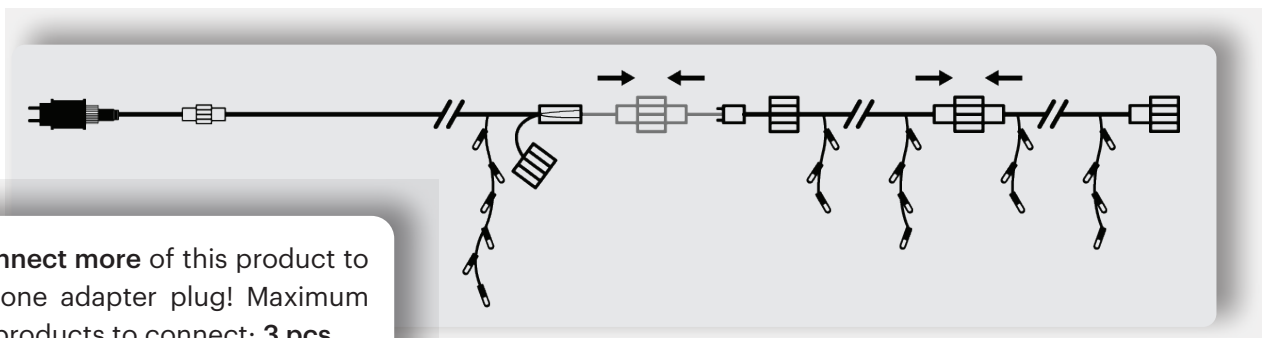

PRODUCT IDENTIFYING

2700K
ML-C2019
EAN (product): 5999574566140
EAN (carton): 5999574566294

Order it online! www.smokingacc.hu
Email us: info@smokingacc.hu