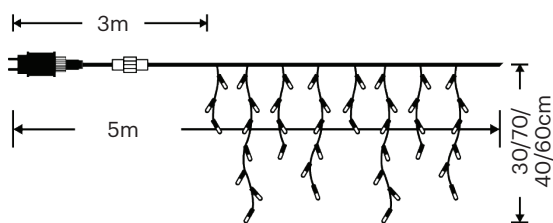

Product name Modee Lighting LED Christmas Icicle String with Adapter Plug C2019 (100LED/2m/H70cm) warm
Valid from 2024.06.26.

PRODUCT DETAILS

Color Mode	Single Color
Material	Plastic
Type	Christmas Light
Power Source	EU Plug
Wattage	3W
Output voltage	31V/6W
Input Voltage	AC220-240V 50Hz/60Hz
Dimmable	No
Length	2m x 0.7m
IP	IP44
Numbers of LEDs	100 LED
Wire color	Transparent
Modes	8 Modes

8 Modes: comb, waves, sequential, slow-glow, flashing, fade, twinkle, steady

PACKAGING DETAILS

Packaging type	color packaging
Quantity/packaging	1
Size/packaging	160x80x100mm
Quantity/carton	24
Size/carton	500x340x220mm