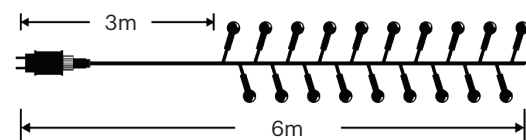

PRODUCT IDENTIFYING

pink-cold white
ML-C2016
EAN (product): 5999574565853
EAN (carton): 5999574566348

Order it online! www.smokingacc.hu
Email us: info@smokingacc.hu