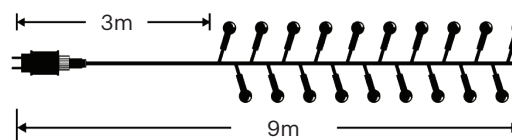

PRODUCT IDENTIFYING

2700K
ML-C2015
EAN (product): 5999574566201
EAN (carton): 5999574566386

Order it online! www.smokingacc.hu

Email us: info@smokingacc.hu