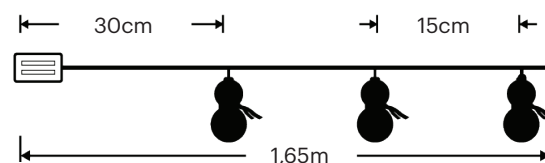

Product name	Modee Lighting LED Christmas String Light (2xAA Battery Compatibility) C1015 (10LED/1,35m/15cm) warm
Valid from	2024.06.26.

PRODUCT DETAILS

Color Mode	Single Color
Material	Plastic
Type	Christmas Light
Power Source	2XAA batteries (not included)
Wattage	Max. 0.15W
Output voltage	3V DC
Dimmable	No
Length	1.35 metres
IP	IP20
Numbers of LEDs	10 LED
Wire color	Transparent

PACKAGING DETAILS

Packaging type	color packaging
Quantity/packaging	1
Size/packaging	150x90x110mm
Quantity/carton	24
Size/carton	470x380x240mm

PRODUCT IDENTIFYING

2700K
ML-C1015
EAN (product): 5999574566188
EAN (carton): 5999574566256