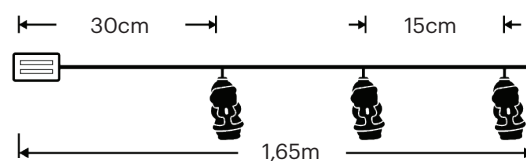

Product name	Modee Lighting LED Christmas String Light (2xAA Battery Compatibility) C1013 (10LED/1,35m/15cm) warm
Valid from	2024.06.25.

PRODUCT DETAILS

Color Mode	Single Color
Material	Plastic
Type	Christmas Light
Power Source	2XAA batteries (not included)
Wattage	Max. 0.15W
Output voltage	3V DC
Dimmable	No
Length	1.35 metres
IP	IP20
Numbers of LEDs	10 LED
Wire color	Transparent

PACKAGING DETAILS

Packaging type	color packaging
Quantity/packaging	1
Size/packaging	150x90x110mm
Quantity/carton	24
Size/carton	470x380x240mm

PRODUCT IDENTIFYING

2700K
 ML-C1013
 EAN (product): 5999574566164
 EAN (carton): 5999574566270