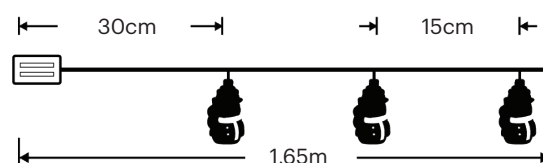

Product name	Modee Lighting LED Christmas String Light (2xAA Battery Compatibility) C1012 (10LED/1,35m/15cm) warm
Valid from	2024.06.25.

PRODUCT DETAILS

Color Mode	Single Color
Material	Plastic
Type	Christmas Light
Power Source	2XAA batteries (not included)
Wattage	Max. 0.15W
Output voltage	3V DC
Dimmable	No
Length	1.35 metres
IP	IP20
Numbers of LEDs	10 LED
Wire color	Transparent

PACKAGING DETAILS

Packaging type	color packaging
Quantity/packaging	1
Size/packaging	150x90x110mm
Quantity/carton	24
Size/carton	470x380x240mm

PRODUCT IDENTIFYING

- 2700K
- ML-C1012
- EAN (product): 5999574566171
- EAN (carton): 5999574566287