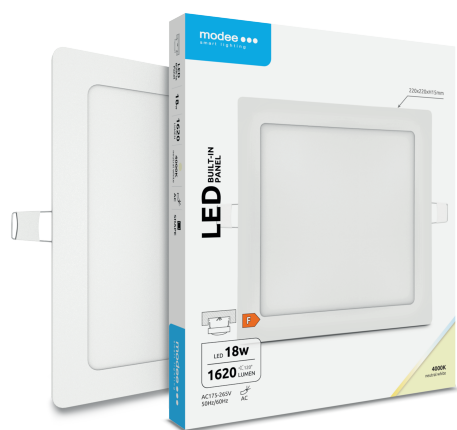

Product name	Modee Smart Lighting LED Built-in Panel Square 18W (1620 lumen) A2-series
Valid from	2024.05.15.

Order it online! www.smokingacc.hu

Email us: info@smokingacc.hu

PRODUCT DETAILS

Color Mode	Single Color
Material	Aluminium, Plastic
Shape	Square
Base	AC
Wattage	18W
Wattage reference	90W
Lumen Output	1620 lumen
Lumen/wattage	90 lumen/watt
Power factor	>0.5
Voltage	AC175-265V/50-60Hz
Beam Angle	120°
Dimmable	No
Dimensions	L220xW15xH220mm
Energy label (new)	F
Lifetime	30.000h
CRI	≥80
IP	IP20
Type	Built-in
Cutout size	210x210mm

PACKAGING DETAILS

Packaging type	color box
Quantity/packaging	1
Size/packaging	220x28x260mm
Quantity/carton	40
Size/carton	590x275x460mm

PRODUCT IDENTIFYING

2700K

-
-
-

4000K

ML-LPSB4000K18WA2N

EAN (product): 5999574564467