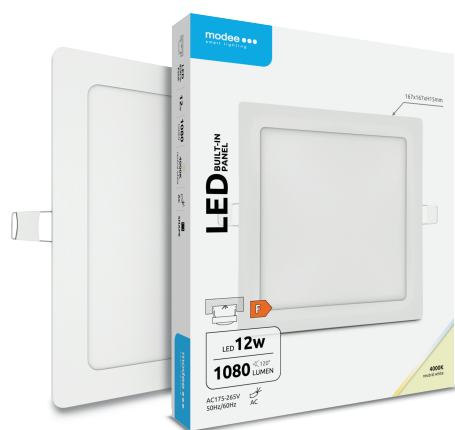

Product name	Modee Smart Lighting LED Built-in Panel Square 12W (1080 lumen) A2-series
Valid from	2024.04.18.

Order it online! www.smokingacc.hu

Email us: info@smokingacc.hu

PRODUCT DETAILS

Color Mode	Single Color
Material	Aluminium, Plastic
Shape	Square
Base	AC
Wattage	12W
Wattage reference	70W
Lumen Output	1080 lumen
Lumen/wattage	90 lumen/watt
Power factor	>0.5
Voltage	AC175-265V/50-60Hz
Beam Angle	120°
Dimmable	No
Dimensions	L167xW15xH167mm
Energy label (new)	F
Lifetime	30.000h
CRI	≥80
IP	IP20
Type	Built-in
Cutout size	160x160mm

PACKAGING DETAILS

Packaging type	color box
Quantity/packaging	1
Size/packaging	175x28x210mm
Quantity/carton	60
Size/carton	545x300x440mm

PRODUCT IDENTIFYING

2700K

-
-
-

4000K

ML-LPSB4000K12WA2N
EAN (product): 5999574563774
EAN (carton): 5999574563781