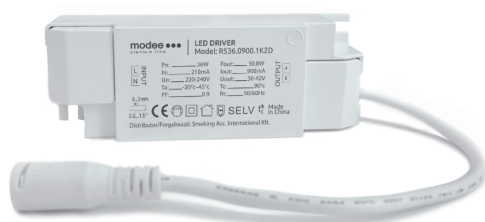

Product name	Modee Smart Lighting LED Panel BackLit 300x1200mm 36W 4000K (4320 lumen)
Valid from	2023.08.18.

PRODUCT DETAILS

Color Mode	Single Color
Material	Aluminium, Acryl
Shape	Rectangle
Base	AC
Wattage	36W
Wattage reference	243W
Lumen Output	4320 lumen
Lumen/wattage	120 lumen/watt
Power factor	>0.9
Voltage	AC220-240V 50/60Hz
Beam Angle	110°
Dimmable	No
Dimensions	H595xW595xD32mm
Energy label (new)	E
Lifetime	50.000h
CRI	≥80
IP	IP20
Driver	900mAh Flicker Free
UGR Rating	UGR<22

PACKAGING DETAILS

Packaging type	color packaging
Quantity/packaging	1
Size/packaging	295x1195x32mm
Quantity/carton	6
Size/carton	1252x296x345mm

PRODUCT IDENTIFYING

4000K
 MPL-BP2954000K36WUGR22
 EAN (product): 5999574560155
 EAN (carton): 5999574560162