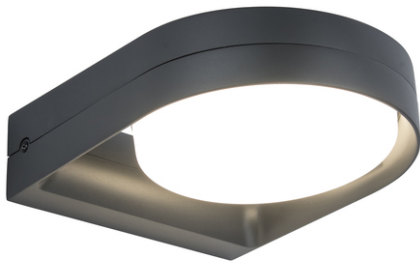

FELE

Wall & bollard light FELE bring outdoor lighting with architectural added value including a rotatable head (320 degree). The modern lamp with integrated LED has been specially developed for longterm outdoor use. FELE wall light fits perfectly at your front door. the light head can give an up or down lightbeam. A combination of technical knowledge and tasteful design.

General information

Item Number :	5196301118
Light Type :	Wall Light
Fixture material :	HEAVY-DUTY ALUMINIUM
Diffusor material :	OPAL PC
Fixture Color :	Dark Grey
EAN number :	6939412011462
Warranty :	5 Years

Dimensions

Width :	50 mm
Length :	160 mm
Height :	200 mm