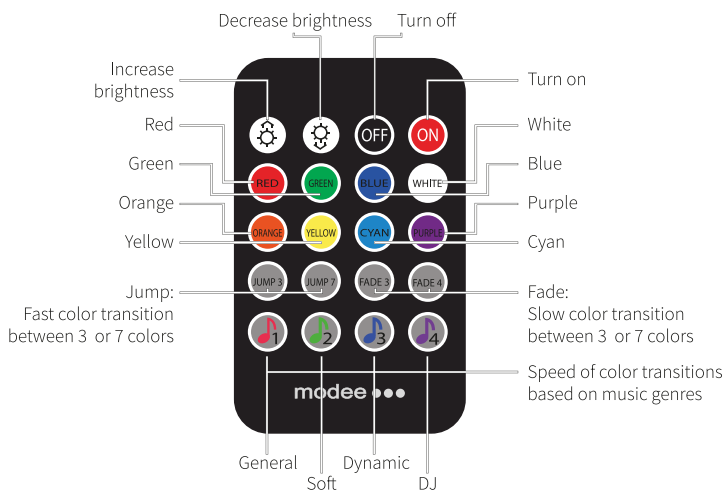

Product name	Modee Smart Lighting LED Smart Strip Light 7W IP20 RGB + USB (80 lumen) 2M + remote control
Valid from	2024.02.08.

PRODUCT DETAILS

Color Mode	RGB Multicolor
Shape	Strip
Base	USB-A
Wattage	7W
Wattage reference	-
Lumen Output	80 lumen
Lumen/wattage	11,43 lumen/watt
Power factor	>0.5
Voltage	5V
Beam Angle	120°
Dimmable	Yes, via remote
Cable length	50cm
Can be cut at	150cm
Dimensions	L2000xW10mm
Energy label (new)	F
Lifetime	15.000h
Wire	Black
Remote control	Included
Remote control battery	CR2025 (included)
CRI	≥80
IP	IP20

PACKAGING DETAILS

Packaging type	color packaging
Quantity/packaging	1
Size/packaging	145x32x130mm
Quantity/carton	20
Size/carton	345x305x145mm

PRODUCT IDENTIFYING

Multicolor
MSL-LS7W2MRGB-R
EAN (product): 5999574563989
EAN (carton): 5999574563996

MULTIFUNCTION

- Light snyc with music
- Steady
- Jump
- Fade

Order it online! www.smokingacc.hu
Email us: info@smokingacc.hu